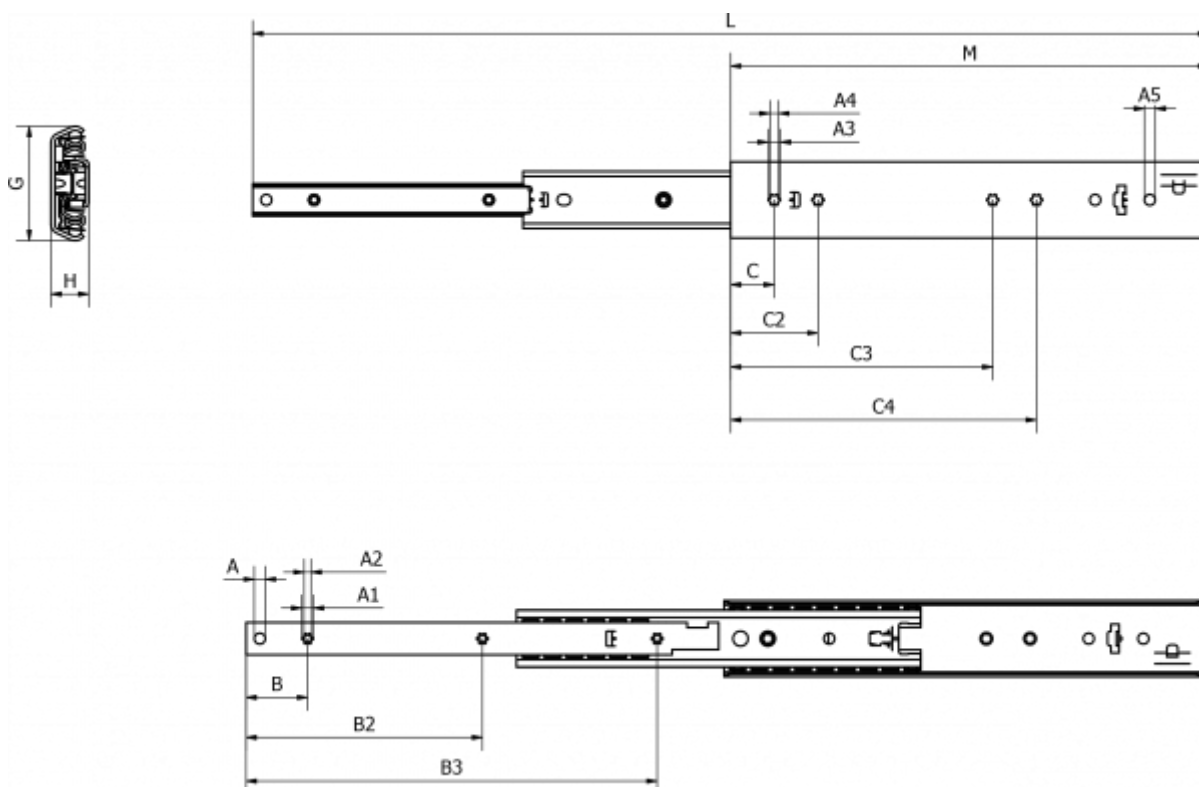

Article number: 11112S65

Description: Thomas Regout Telescopic Slide 11112S64 ULF HD F, 3-piece
Length 450 mm / load cap. 110 kg / extension 450 mm

Measures

A = 8	B3 = 461	Load capacity = 119
A1 = 8.1	C = 32	M = 500
A2 = 5.1	C2 = 64	
A3 = 9	C3 = 320	
A4 = 6.5	C4 = 352	
A5 = 8	G = 55.8	
B = 45	H = 18.5	
B2 = 237	L = 1000	